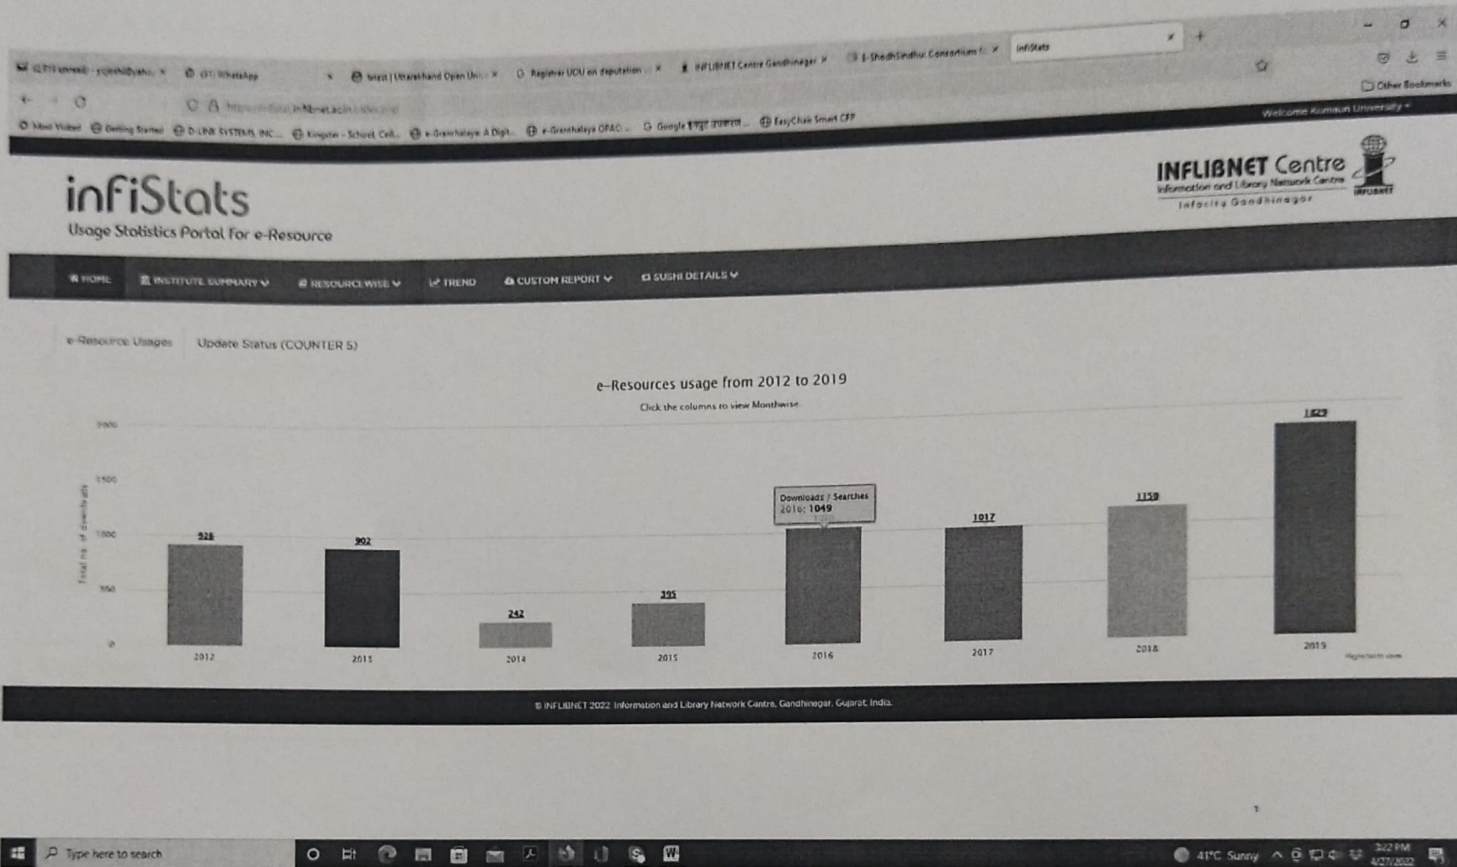

4.24 Percentage per day usage of library by teachers and students (Foot falls and login data for online access)

Y.c. Joshi

DEPUTY LIBRARIAN
Central Library
Kumaun University Nainital- 263001

Sources - From INFLIBNET website

Central Library, Kumaun University, Nainital

4.2.4 Percentage per day usage of library by teachers and students (foot falls data Academic year 2019-2020) (1st July to 31st December)

Month	July	August	September	October	November	December
Total	08	01	114	274	110	259
Average	01	01	04	10	04	09